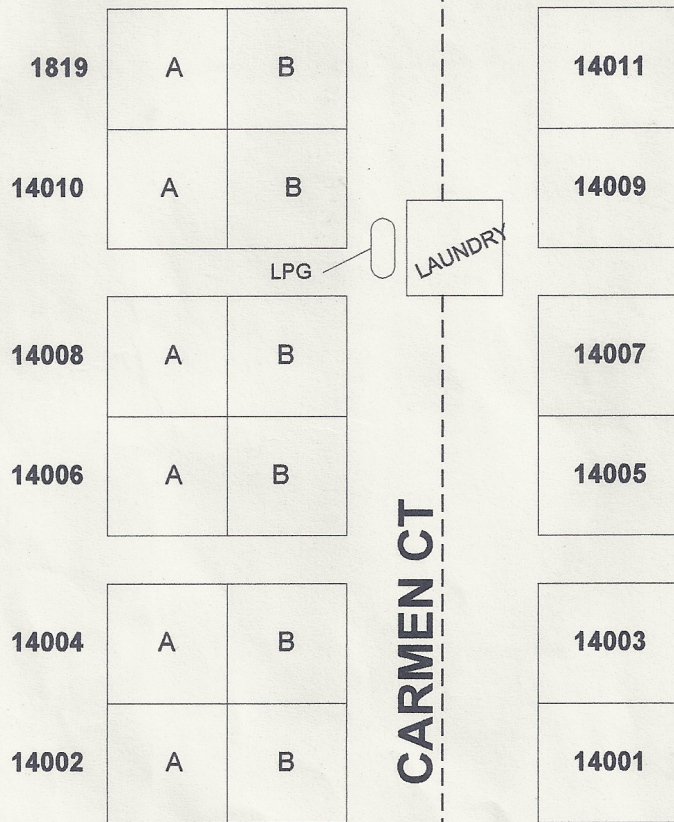

7/98
NA

COUNTRY CORNER APTS

1819 142ND AVE E
BOX 906

142ND AVE E

19TH ST N

140TH AVE E